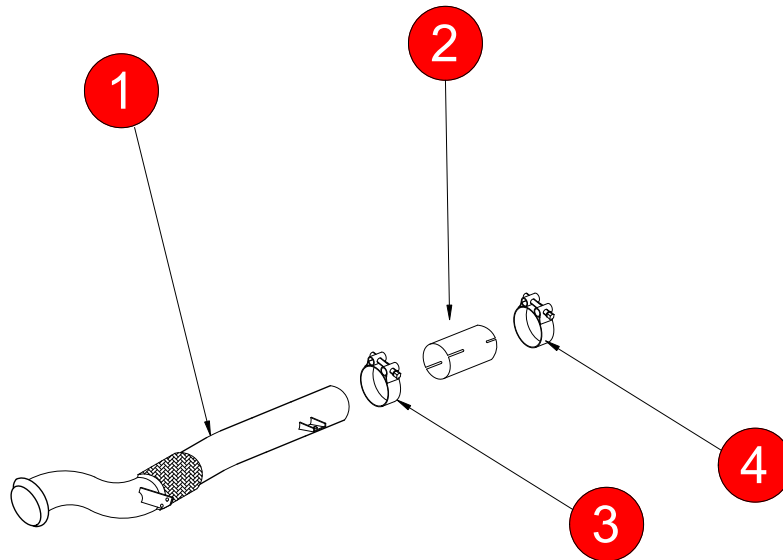

CAR	MINI Countryman/Paceman R60/R61 Cooper S All4	PART NO.	SMNP026
YEAR	2010-2016	FIT KITS	415FK
NOTES	Will also fit JCW Models Use O.E clamp to fix Scorpion front pipe to O.E.	FEATURES	Pipe diameter:- 63.5mm/2.5"

NO.	PART NO.	DESCRIPTION	QTY
1	560BM	Front Pipe	1
Fit Kit			
2	AD135	Adaptor	1
3	Z016.10064	63-68mm Clamp	1
4	Z016.10001	59-63mm Clamp	1

DATE	06/04/2023
ISSUE	00
AUTHORISED	S Shipley

**NOTE:** ENSURE SCORPION SYSTEM IS CLEAR OF MOVING PARTS AND ALL ORIGINAL FUNCTIONS WORK CORRECTLY.

Cut the original exhaust system 100mm after the front mounting bracket as per the photo above.